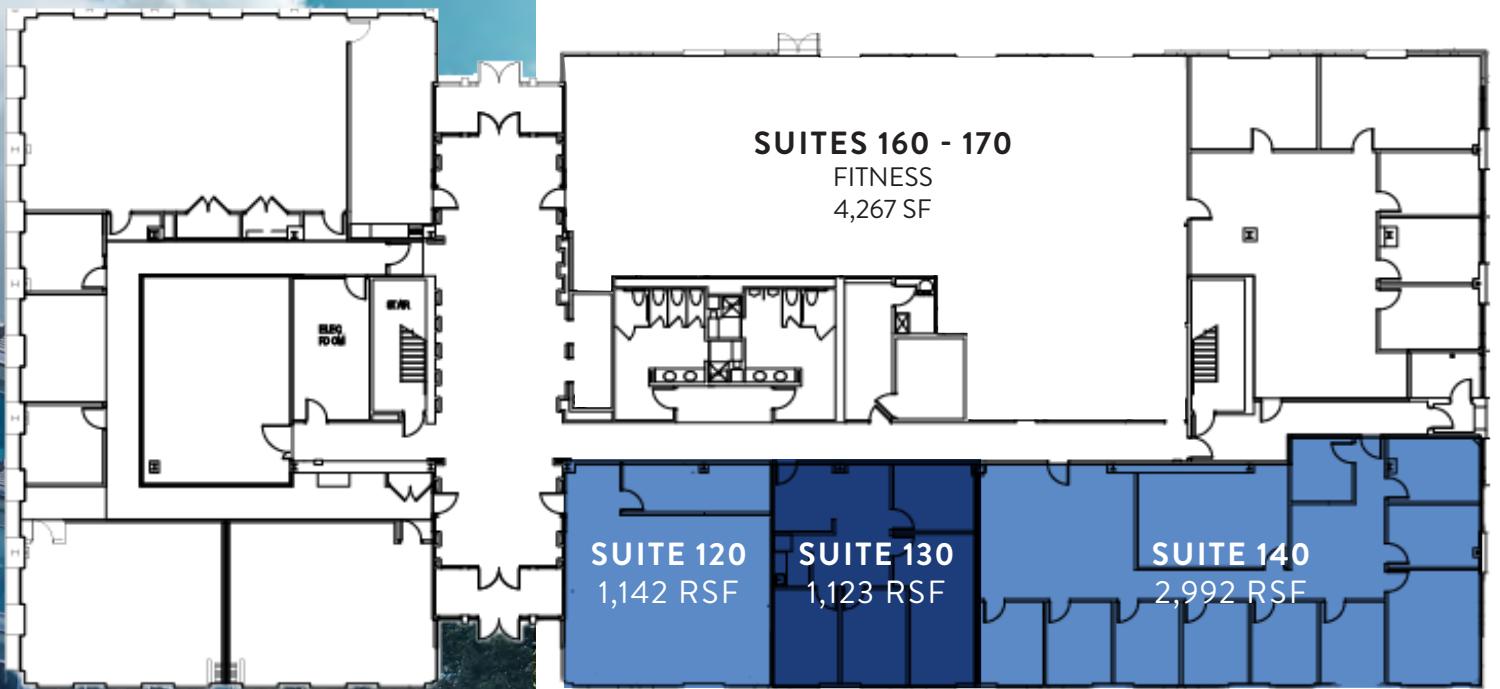

VENTURE I

940 MAIN CAMPUS DR

**3 FULL FLOORS AVAILABLE
UP TO ~66,000 SF**