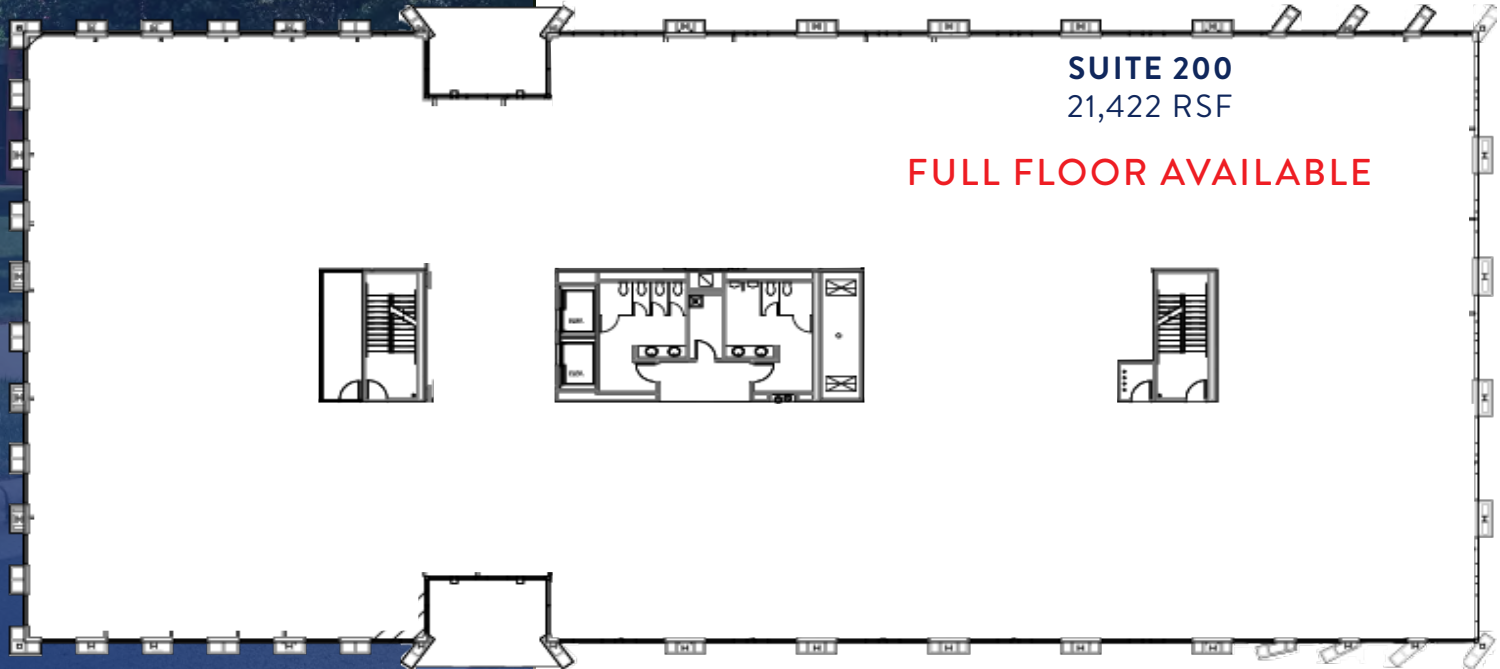

VENTURE I

940 MAIN CAMPUS DR

**3 FULL FLOORS AVAILABLE
UP TO ~66,000 SF**